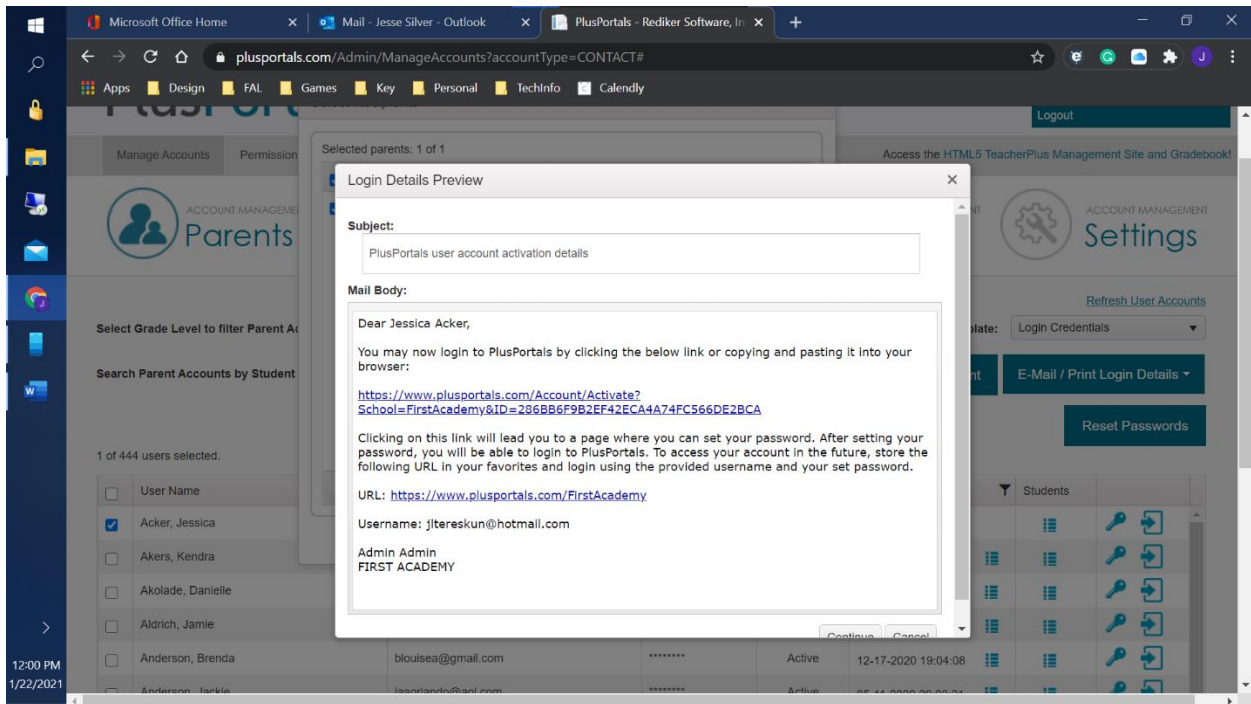

If you cannot find the email, email me at jsilver@faleesburg.com.