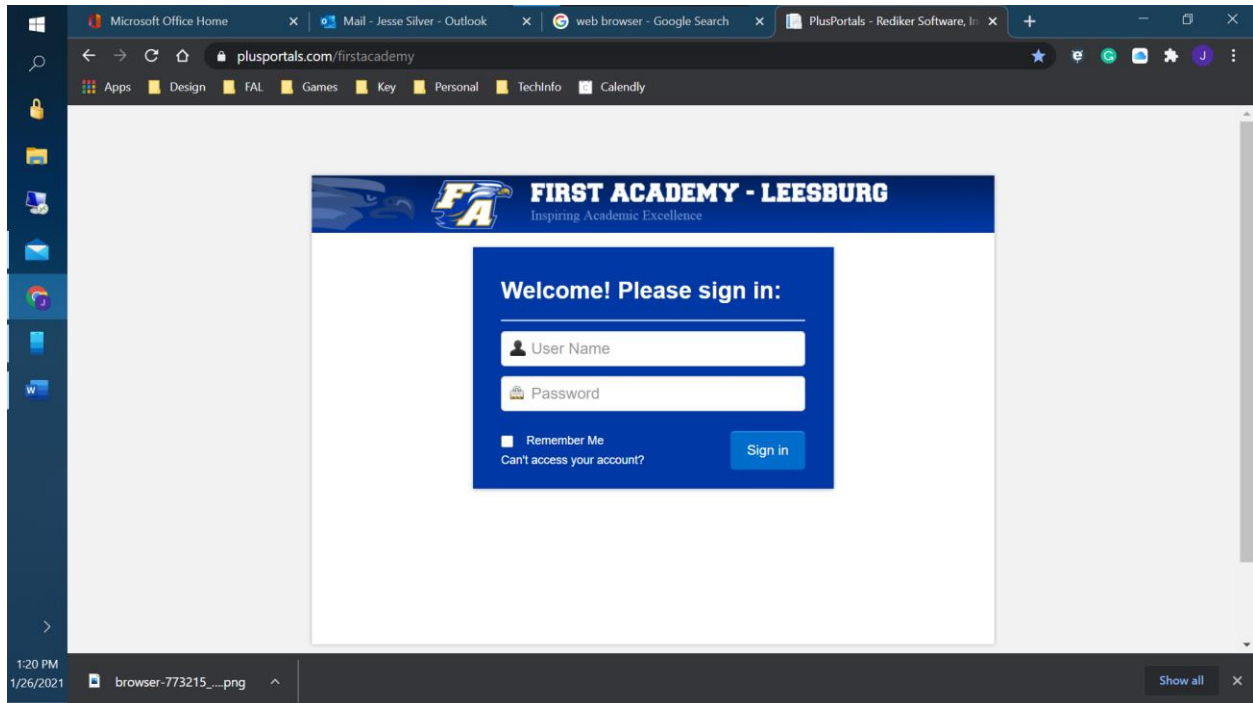

For everyone else, once you locate the email, click on the first link.

The link will take you to PlusPortals and you will be prompted to activate your account. You do this by updating your password.

Once your password is updated you will be prompted to enter your username and password.

Your username is the email address that you received the "Admin" email.